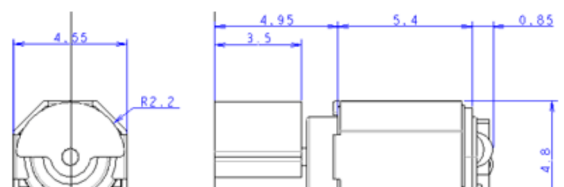

W CounterWeightMotor

ø4x6 Type

BAL-3616

SSR Type

BHT-3310

ø4x8 DIP Type

BHT-3363

ø4x10 Type

BAL-3611

ø4xL6 L8 Type

BAL-3613

BAL-3618

ø4xL8 with Wire

HpD(Haptic Device)

ø8xh2.5