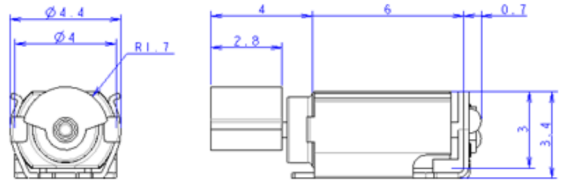

Vibration Motor

Brush Motor

Actuator

Contact us

Product

3x4 Type

BAL-3610