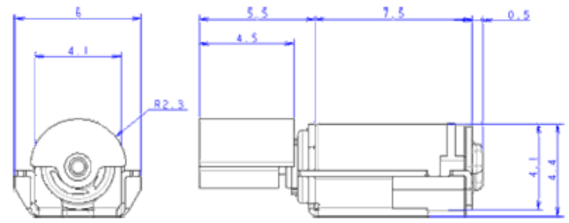

W CounterWeightMotor

ø4x6 Type

BAL-3616

SSR Type

BHT-3310

ø4x8 DIP Type

BHT-3363

ø4x10 Type

BAL-3611

ø4xL6 L8 Type

BAL-3613

BAL-3618

ø4xL8 with Wire

HpD(Haptic Device)

ø8xh2.5