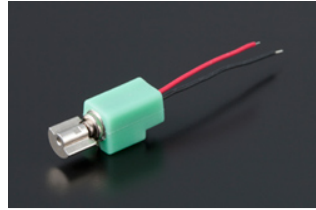

Vibration Motor

Brush Motor

Actuator

Contact us

Product

3x4 Type

BAL-3610

BHT-3358

BAL-3611

ø4xL6 L8 Type

BAL-3613

BAL-3618

ø4xL8 with Wire

HpD(Haptic Device)

ø8xh2.5