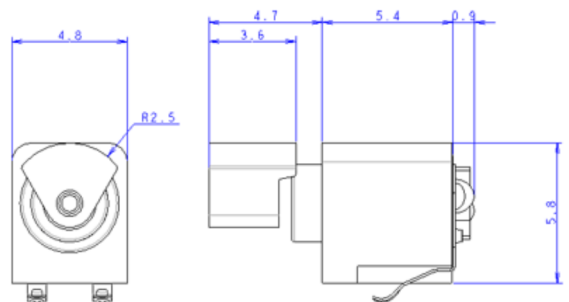

W CounterWeightMotor

ø4x6 Type

BAL-3616

SSR Type

BHT-3310

ø4x8 DIP Type

BHT-3363

ø4x10 Type

BAL-3611

ø4xL6 L8 Type

BAL-3613

BAL-3618

ø4xL8 with Wire

HpD(Haptic Device)

ø8xh2.5