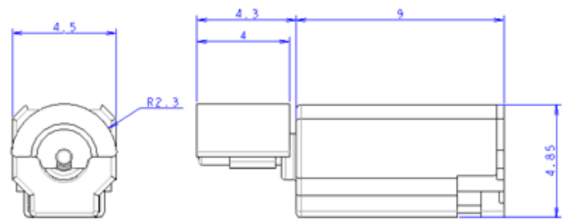

W CounterWeightMotor

ø4x6 Type

BAL-3616

SSR Type

BHT-3310

ø4x8 DIP Type

BHT-3363

ø4x10 Type

BAL-3611

ø4xL6 L8 Type

BAL-3613

BAL-3618

ø4xL8 with Wire

HpD(Haptic Device)

ø8xh2.5