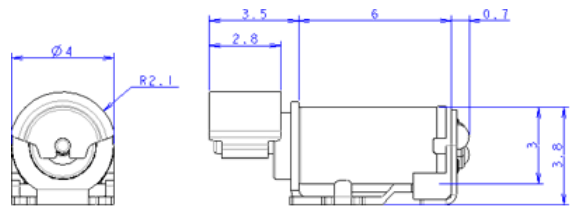

Vibration Motor

Brush Motor

Actuator

Contact us

Product

3x4 Type

BAL-3610

BHT-3358

W CounterWeightMotor

ø4x6 Type

BAL-3616

SSR Type

BHT-3310

ø4x8 DIP Type

BHT-3363

ø4x10 Type

BAL-3611

ø4xL6 L8 Type

BAL-3613

BAL-3618

ø4xL8 with Wire

HpD(Haptic Device)

ø8xh2.5