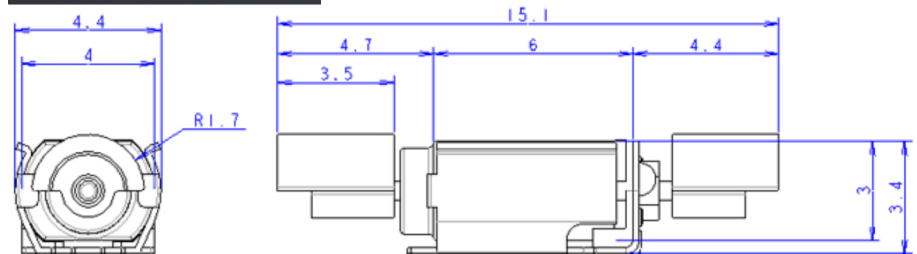

W CounterWeightMotor

ø4x6 Type

BAL-3616

SSR Type

BHT-3310

ø4x8 DIP Type

BHT-3363

ø4x10 Type

BAL-3611

ø4xL6 L8 Type

BAL-3613

BAL-3618

ø4xL8 with Wire

HpD(Haptic Device)

ø8xh2.5