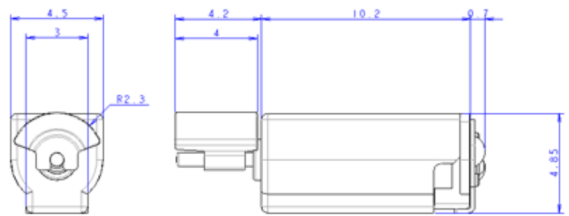

W CounterWeightMotor

ø4x6 Type

BAL-3616

SSR Type

BHT-3310

ø4x8 DIP Type

BHT-3363

ø4x10 Type

BAL-3611

ø4xL6 L8 Type

BAL-3613

BAL-3618

ø4xL8 with Wire

HpD(Haptic Device)

ø8xh2.5