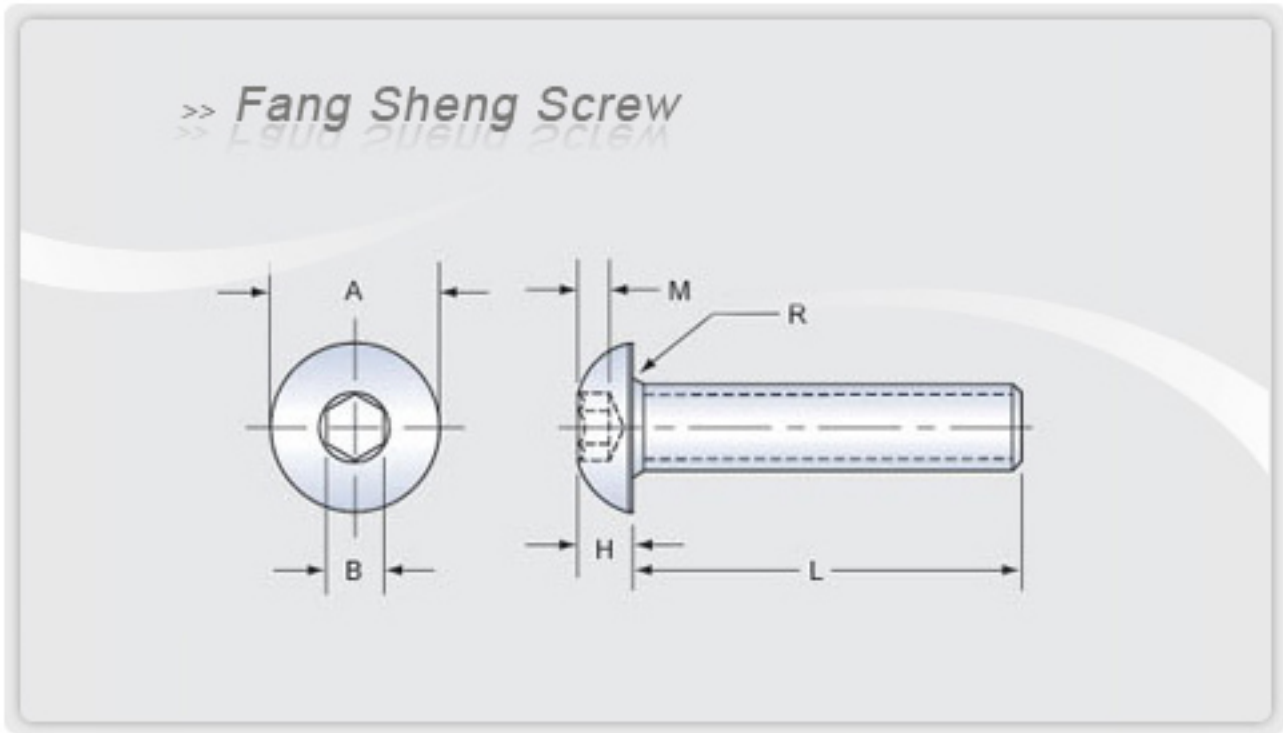

YFS Fang Sheng Screw Co.,Ltd

TEL : 886-7-6230306 (Company) / 886-7-6231170 (Factory) FAX : 886-7-6230292 / 886-7-6230297
 Address : NO.17,Ben Gong 2nd road.,Ben Chou Industrial Park,Kaohsiung County 820,Taiwan,R.O.C

▶ (ISO 7380 / ASME B18.3)

Hexagon Socket Button Head Cap Screws size list :

Metric system	M2	2~16	British system	#0	1/8~1/2	British system	1/4	1/4~4"
	M2.5	3~20		#1	1/8~5/8		5/16	1/4~6"
	M3	4~50		#2	1/8~1"		3/8	3/8~6"
	M4	4~70		#3	1/8~1"		7/16	1"~4"
	M5	6~100		#4	1/8~1-1/2		1/2	1/2~4"
	M6	6~100		#5	1/8~1-1/2		5/8	1"~3"
	M8	8~150		#6	1/8~2"			
	M10	12~120		#8	1/8~3"			
	M12	16~150		#10	1/4~4"			
	M16	25~150		#12	1/4~4"			