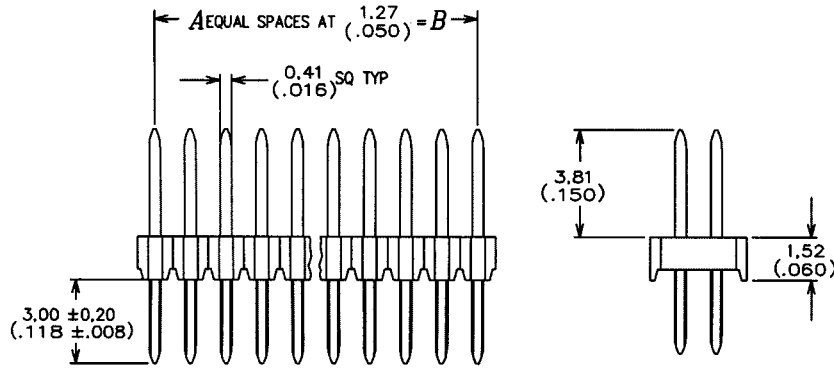

Torson Board To Board Connectors

.050 Centerline, 2 Row, Vertical, Thru Board

ORDERING CODE
10 5016 2XXX 10 001

.050 Centerline, 2 Row, SMT, Vertical

ORDERING CODE
11 5016 2XXX 10 001

Additional information on this product is available from AVX's catalog or AVX's FAX Service. Call 1-800-879-1613 and request document #275. Visit our website <http://www.avxcorp.com>

Torson Board To Board Connectors

.050 Centerline, 2 Row, Low Profile

ORDERING CODE
12 5016 2XXX 10 001

.050 Centerline, 2 Row, SMT, Low Profile Vertical

ORDERING CODE
17 5016 2XXX 10 001

Additional information on this product is available from AVX's catalog or AVX's FAX Service. Call 1-800-879-1613 and request document #276. Visit our website <http://www.avxcorp.com>

Torson Board To Board Connectors

.050 Centerline, 2 Row, Right Angle, Thru Board

.050 Centerline, 2 Row, Vertical, Thru Board

Additional information on this product is available from AVX's catalog or AVX's FAX Service. Call 1-800-879-1613 and request document #277. Visit our website <http://www.avxcorp.com>

Torson Board To Board Connectors

.050 Centerline, 2 Row, Vertical, SMT

ORDERING CODE
21 5016 2XXX 10 001

.050 Centerline, Low Profile, Thru Board, Top Entry

ORDERING CODE
2 5016 2XXX 10 001

Additional information on this product is available from AVX's catalog or AVX's FAX Service. Call 1-800-879-1613 and request document #278. Visit our website <http://www.avxcorp.com>