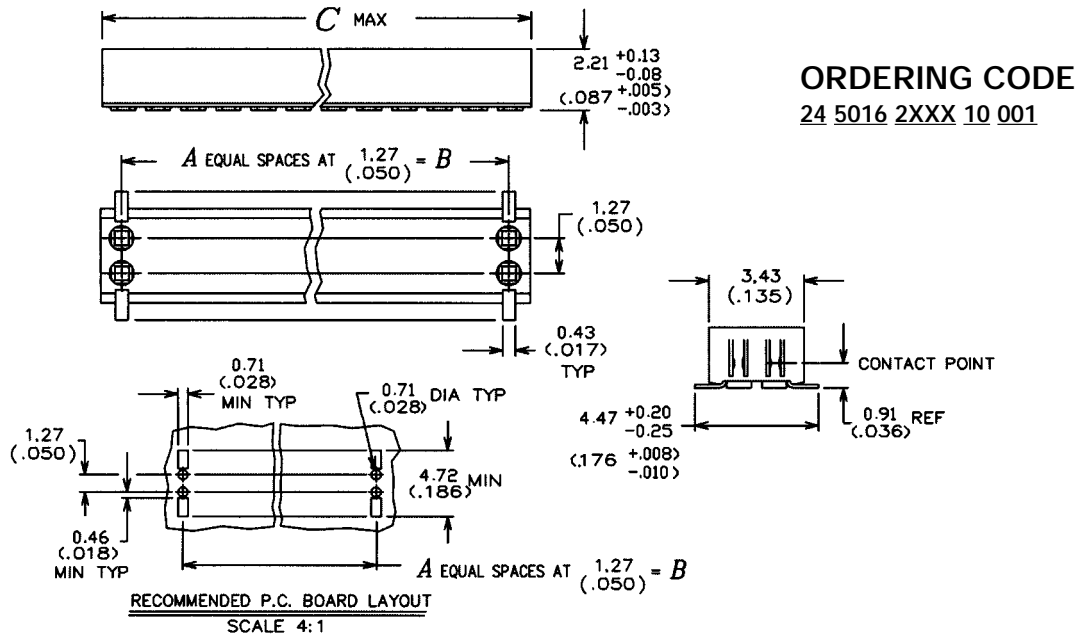

Torson Board To Board Connectors

.050 Centerline, 2 Row, Right Angle, Thru Board

.050 Centerline, 2 Row, Vertical, Thru Board

Additional information on this product is available from AVX's catalog or AVX's FAX Service. Call 1-800-879-1613 and request document #277. Visit our website <http://www.avxcorp.com>

Torson Board To Board Connectors

.050 Centerline, 2 Row, Vertical, SMT

ORDERING CODE
21 5016 2XXX 10 001

.050 Centerline, Low Profile, Thru Board, Top Entry

ORDERING CODE
2 5016 2XXX 10 001

Additional information on this product is available from AVX's catalog or AVX's FAX Service. Call 1-800-879-1613 and request document #278. Visit our website <http://www.avxcorp.com>

Torson Board To Board Connectors

.050 Centerline, Low Profile, Top Entry, SMT

.050 Centerline, Low Profile, Bottom Entry

Additional information on this product is available from AVX's catalog or AVX's FAX Service. Call 1-800-879-1613 and request document #279. Visit our website <http://www.avxcorp.com>