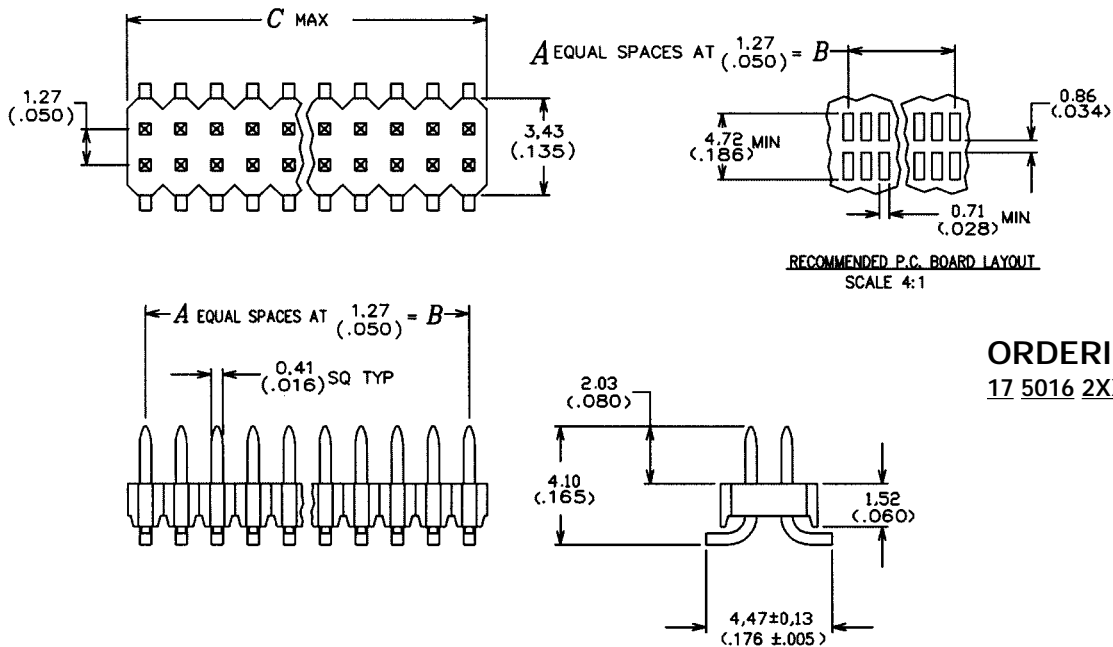

Torson Board To Board Connectors

.050 Centerline, 2 Row, Vertical, Thru Board

ORDERING CODE
10 5016 2XXX 10 001

.050 Centerline, 2 Row, SMT, Vertical

ORDERING CODE
11 5016 2XXX 10 001

Additional information on this product is available from AVX's catalog or AVX's FAX Service. Call 1-800-879-1613 and request document #275. Visit our website <http://www.avxcorp.com>

Torson Board To Board Connectors

.050 Centerline, 2 Row, Low Profile

ORDERING CODE
12 5016 2XXX 10 001

.050 Centerline, 2 Row, SMT, Low Profile Vertical

ORDERING CODE
17 5016 2XXX 10 001

Additional information on this product is available from AVX's catalog or AVX's FAX Service. Call 1-800-879-1613 and request document #276. Visit our website <http://www.avxcorp.com>

Torson Board To Board Connectors

.050 Centerline, 2 Row, Right Angle, Thru Board

.050 Centerline, 2 Row, Vertical, Thru Board

Additional information on this product is available from AVX's catalog or AVX's FAX Service. Call 1-800-879-1613 and request document #277. Visit our website <http://www.avxcorp.com>

Torson Board To Board Connectors

.050 Centerline, 2 Row, Vertical, SMT

ORDERING CODE
21 5016 2XXX 10 001

.050 Centerline, Low Profile, Thru Board, Top Entry

ORDERING CODE
2 5016 2XXX 10 001

Additional information on this product is available from AVX's catalog or AVX's FAX Service. Call 1-800-879-1613 and request document #278. Visit our website <http://www.avxcorp.com>