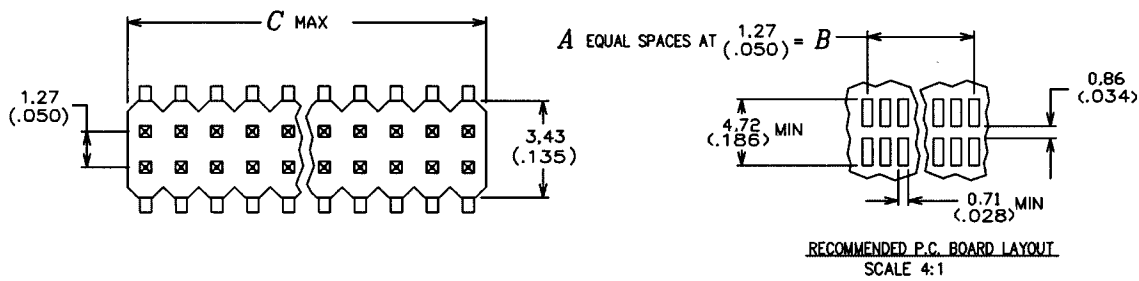

Torson Board To Board Connectors

.050 Centerline, 2 Row, Vertical, Thru Board

ORDERING CODE
10 5016 2XXX 10 001

.050 Centerline, 2 Row, SMT, Vertical

ORDERING CODE
11 5016 2XXX 10 001

Additional information on this product is available from AVX's catalog or AVX's FAX Service. Call 1-800-879-1613 and request document #275. Visit our website <http://www.avxcorp.com>

Torson Board To Board Connectors

.050 Centerline, 2 Row, Low Profile

ORDERING CODE
12 5016 2XXX 10 001

.050 Centerline, 2 Row, SMT, Low Profile Vertical

ORDERING CODE
17 5016 2XXX 10 001

Additional information on this product is available from AVX's catalog or AVX's FAX Service. Call 1-800-879-1613 and request document #276. Visit our website <http://www.avxcorp.com>

Torson Board To Board Connectors

.050 Centerline, 2 Row, Right Angle, Thru Board

.050 Centerline, 2 Row, Vertical, Thru Board

Additional information on this product is available from AVX's catalog or AVX's FAX Service. Call 1-800-879-1613 and request document #277. Visit our website <http://www.avxcorp.com>

Torson Board To Board Connectors

.050 Centerline, 2 Row, Vertical, SMT

ORDERING CODE
21 5016 2XXX 10 001

.050 Centerline, Low Profile, Thru Board, Top Entry

ORDERING CODE
2 5016 2XXX 10 001

Additional information on this product is available from AVX's catalog or AVX's FAX Service. Call 1-800-879-1613 and request document #278. Visit our website <http://www.avxcorp.com>