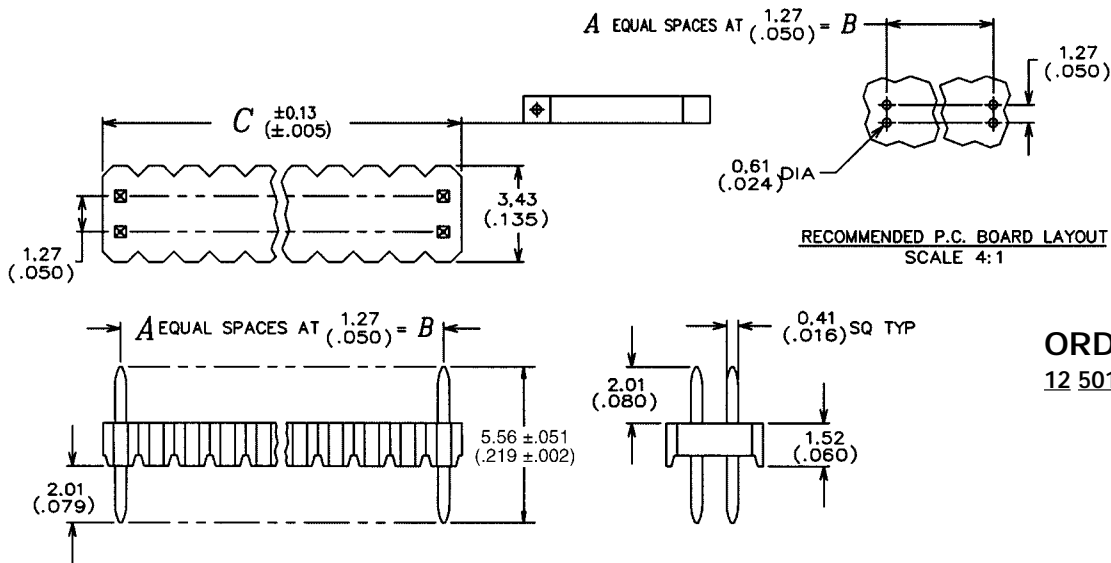

Torson Board To Board Connectors

.050 Centerline, 2 Row, Vertical, Thru Board

ORDERING CODE
10 5016 2XXX 10 001

.050 Centerline, 2 Row, SMT, Vertical

ORDERING CODE
11 5016 2XXX 10 001

Additional information on this product is available from AVX's catalog or AVX's FAX Service. Call 1-800-879-1613 and request document #275. Visit our website <http://www.avxcorp.com>

Torson Board To Board Connectors

.050 Centerline, 2 Row, Low Profile

ORDERING CODE
12 5016 2XXX 10 001

.050 Centerline, 2 Row, SMT, Low Profile Vertical

ORDERING CODE
17 5016 2XXX 10 001

Additional information on this product is available from AVX's catalog or AVX's FAX Service. Call 1-800-879-1613 and request document #276. Visit our website <http://www.avxcorp.com>

Torson Board To Board Connectors

.050 Centerline, 2 Row, Right Angle, Thru Board

.050 Centerline, 2 Row, Vertical, Thru Board

Additional information on this product is available from AVX's catalog or AVX's FAX Service. Call 1-800-879-1613 and request document #277. Visit our website <http://www.avxcorp.com>

Torson Board To Board Connectors

.050 Centerline, 2 Row, Vertical, SMT

ORDERING CODE
21 5016 2XXX 10 001

.050 Centerline, Low Profile, Thru Board, Top Entry

ORDERING CODE
2 5016 2XXX 10 001

Additional information on this product is available from AVX's catalog or AVX's FAX Service. Call 1-800-879-1613 and request document #278. Visit our website <http://www.avxcorp.com>