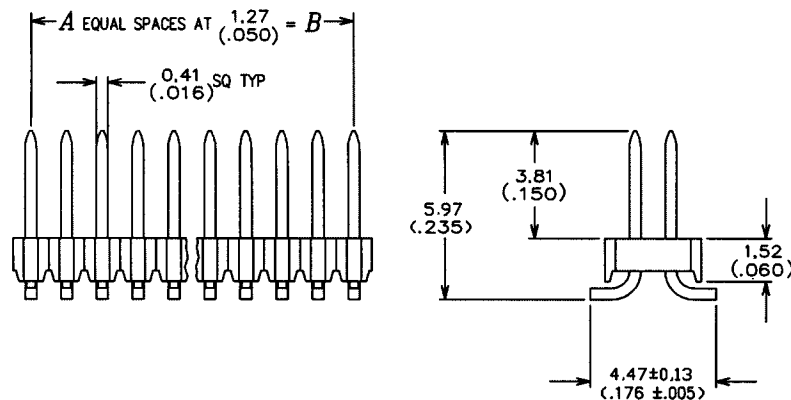

Torson Board To Board Connectors

.050 Centerline, 2 Row, Vertical, Thru Board

ORDERING CODE
10 5016 2XXX 10 001

.050 Centerline, 2 Row, SMT, Vertical

ORDERING CODE
11 5016 2XXX 10 001

Additional information on this product is available from AVX's catalog or AVX's FAX Service. Call 1-800-879-1613 and request document #275. Visit our website <http://www.avxcorp.com>

Torson Board To Board Connectors

.050 Centerline, 2 Row, Low Profile

ORDERING CODE
12 5016 2XXX 10 001

.050 Centerline, 2 Row, SMT, Low Profile Vertical

ORDERING CODE
17 5016 2XXX 10 001

Additional information on this product is available from AVX's catalog or AVX's FAX Service. Call 1-800-879-1613 and request document #276. Visit our website <http://www.avxcorp.com>

Torson Board To Board Connectors

.050 Centerline, 2 Row, Right Angle, Thru Board

.050 Centerline, 2 Row, Vertical, Thru Board

Additional information on this product is available from AVX's catalog or AVX's FAX Service. Call 1-800-879-1613 and request document #277. Visit our website <http://www.avxcorp.com>

Torson Board To Board Connectors

.050 Centerline, 2 Row, Vertical, SMT

ORDERING CODE
21 5016 2XXX 10 001

.050 Centerline, Low Profile, Thru Board, Top Entry

ORDERING CODE
2 5016 2XXX 10 001

Additional information on this product is available from AVX's catalog or AVX's FAX Service. Call 1-800-879-1613 and request document #278. Visit our website <http://www.avxcorp.com>