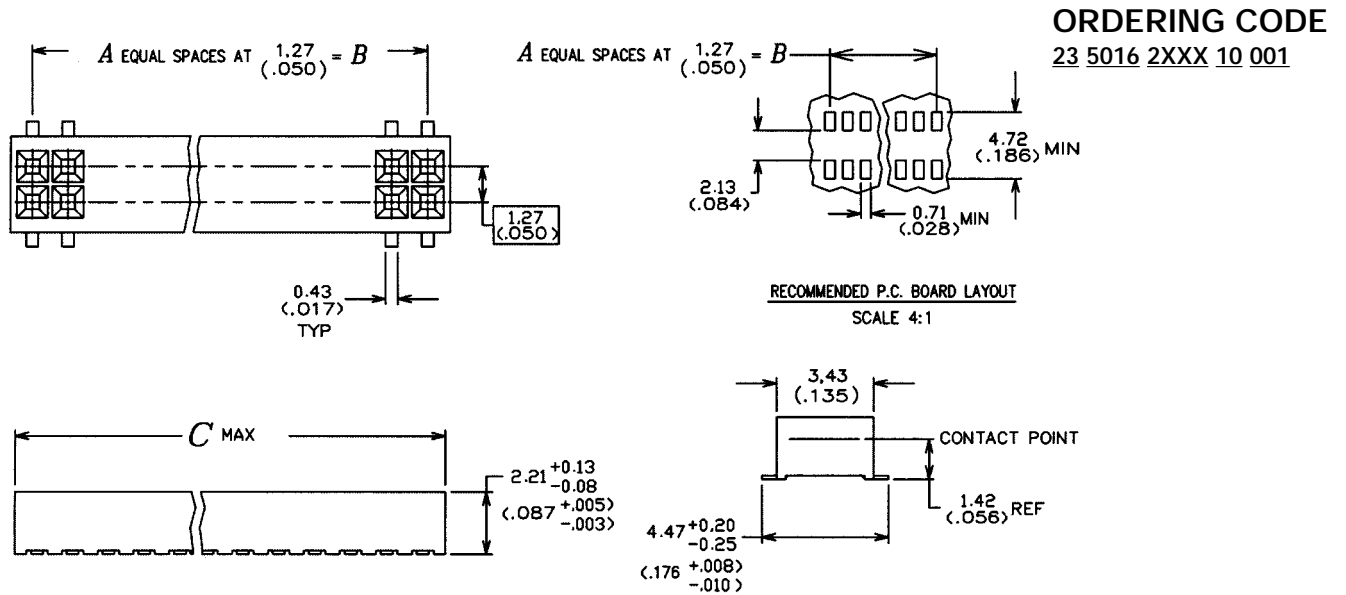

Torson Board To Board Connectors

.050 Centerline, 2 Row, Right Angle, Thru Board

.050 Centerline, 2 Row, Vertical, Thru Board

Additional information on this product is available from AVX's catalog or AVX's FAX Service. Call 1-800-879-1613 and request document #277. Visit our website <http://www.avxcorp.com>

Torson Board To Board Connectors

.050 Centerline, 2 Row, Vertical, SMT

ORDERING CODE
21 5016 2XXX 10 001

.050 Centerline, Low Profile, Thru Board, Top Entry

ORDERING CODE
2 5016 2XXX 10 001

Additional information on this product is available from AVX's catalog or AVX's FAX Service. Call 1-800-879-1613 and request document #278. Visit our website <http://www.avxcorp.com>

Torson Board To Board Connectors

.050 Centerline, Low Profile, Top Entry, SMT

.050 Centerline, Low Profile, Bottom Entry

Additional information on this product is available from AVX's catalog or AVX's FAX Service. Call 1-800-879-1613 and request document #279. Visit our website <http://www.avxcorp.com>