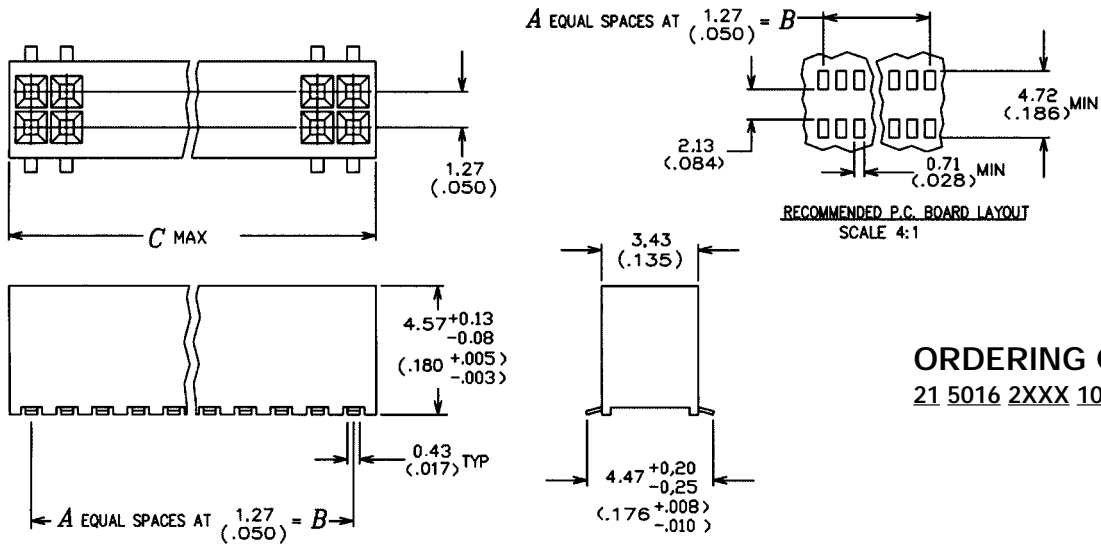

Torson Board To Board Connectors

.050 Centerline, 2 Row, Vertical, Thru Board

ORDERING CODE
10 5016 2XXX 10 001

.050 Centerline, 2 Row, SMT, Vertical

ORDERING CODE
11 5016 2XXX 10 001

Additional information on this product is available from AVX's catalog or AVX's FAX Service. Call 1-800-879-1613 and request document #275. Visit our website <http://www.avxcorp.com>

Torson Board To Board Connectors

.050 Centerline, 2 Row, Low Profile

ORDERING CODE
12 5016 2XXX 10 001

.050 Centerline, 2 Row, SMT, Low Profile Vertical

ORDERING CODE
17 5016 2XXX 10 001

Additional information on this product is available from AVX's catalog or AVX's FAX Service. Call 1-800-879-1613 and request document #276. Visit our website <http://www.avxcorp.com>

Torson Board To Board Connectors

.050 Centerline, 2 Row, Right Angle, Thru Board

.050 Centerline, 2 Row, Vertical, Thru Board

Additional information on this product is available from AVX's catalog or AVX's FAX Service. Call 1-800-879-1613 and request document #277. Visit our website <http://www.avxcorp.com>

Torson Board To Board Connectors

.050 Centerline, 2 Row, Vertical, SMT

ORDERING CODE
21 5016 2XXX 10 001

.050 Centerline, Low Profile, Thru Board, Top Entry

ORDERING CODE
2 5016 2XXX 10 001

Additional information on this product is available from AVX's catalog or AVX's FAX Service. Call 1-800-879-1613 and request document #278. Visit our website <http://www.avxcorp.com>