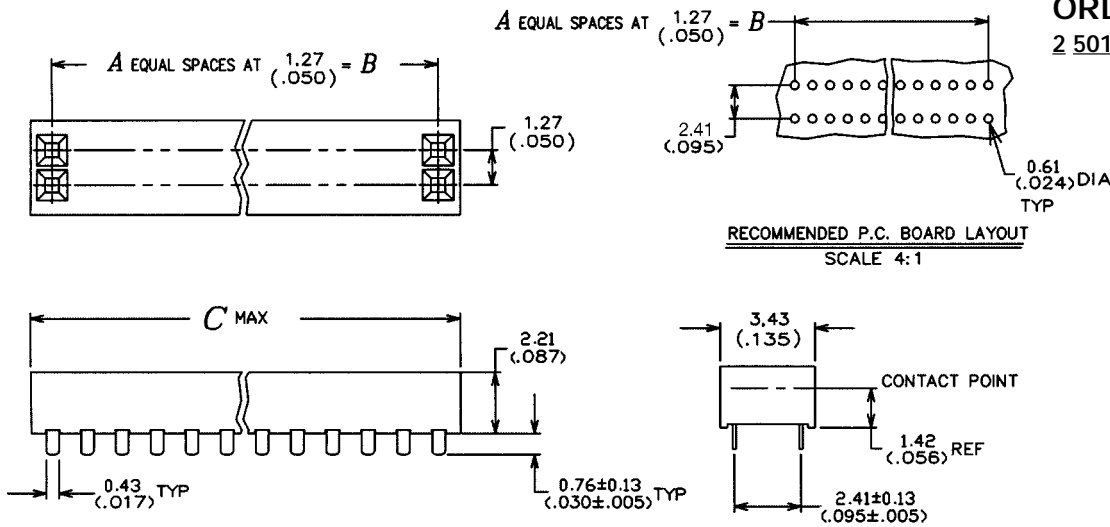

Torson Board To Board Connectors

.050 Centerline, 2 Row, Vertical, Thru Board

ORDERING CODE
10 5016 2XXX 10 001

.050 Centerline, 2 Row, SMT, Vertical

ORDERING CODE
11 5016 2XXX 10 001

Additional information on this product is available from AVX's catalog or AVX's FAX Service. Call 1-800-879-1613 and request document #275. Visit our website <http://www.avxcorp.com>

Torson Board To Board Connectors

.050 Centerline, 2 Row, Low Profile

ORDERING CODE
12 5016 2XXX 10 001

.050 Centerline, 2 Row, SMT, Low Profile Vertical

ORDERING CODE
17 5016 2XXX 10 001

Additional information on this product is available from AVX's catalog or AVX's FAX Service. Call 1-800-879-1613 and request document #276. Visit our website <http://www.avxcorp.com>

Torson Board To Board Connectors

.050 Centerline, 2 Row, Right Angle, Thru Board

.050 Centerline, 2 Row, Vertical, Thru Board

Additional information on this product is available from AVX's catalog or AVX's FAX Service. Call 1-800-879-1613 and request document #277. Visit our website <http://www.avxcorp.com>

Torson Board To Board Connectors

.050 Centerline, 2 Row, Vertical, SMT

ORDERING CODE
21 5016 2XXX 10 001

.050 Centerline, Low Profile, Thru Board, Top Entry

ORDERING CODE
2 5016 2XXX 10 001

Additional information on this product is available from AVX's catalog or AVX's FAX Service. Call 1-800-879-1613 and request document #278. Visit our website <http://www.avxcorp.com>