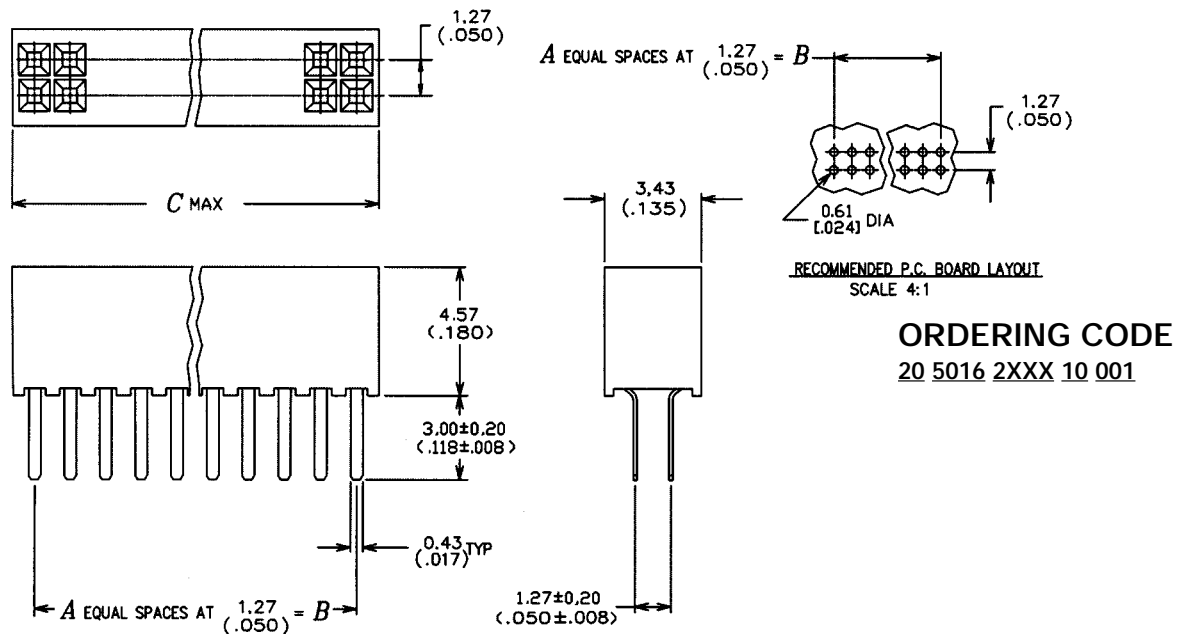

Torson Board To Board Connectors

.050 Centerline, 2 Row, Vertical, Thru Board

ORDERING CODE
10 5016 2XXX 10 001

.050 Centerline, 2 Row, SMT, Vertical

ORDERING CODE
11 5016 2XXX 10 001

Additional information on this product is available from AVX's catalog or AVX's FAX Service. Call 1-800-879-1613 and request document #275. Visit our website <http://www.avxcorp.com>

Torson Board To Board Connectors

.050 Centerline, 2 Row, Low Profile

ORDERING CODE
12 5016 2XXX 10 001

.050 Centerline, 2 Row, SMT, Low Profile Vertical

ORDERING CODE
17 5016 2XXX 10 001

Additional information on this product is available from AVX's catalog or AVX's FAX Service. Call 1-800-879-1613 and request document #276. Visit our website <http://www.avxcorp.com>

Torson Board To Board Connectors

.050 Centerline, 2 Row, Right Angle, Thru Board

.050 Centerline, 2 Row, Vertical, Thru Board

Additional information on this product is available from AVX's catalog or AVX's FAX Service. Call 1-800-879-1613 and request document #277. Visit our website <http://www.avxcorp.com>

Torson Board To Board Connectors

.050 Centerline, 2 Row, Vertical, SMT

ORDERING CODE
21 5016 2XXX 10 001

.050 Centerline, Low Profile, Thru Board, Top Entry

ORDERING CODE
2 5016 2XXX 10 001

Additional information on this product is available from AVX's catalog or AVX's FAX Service. Call 1-800-879-1613 and request document #278. Visit our website <http://www.avxcorp.com>