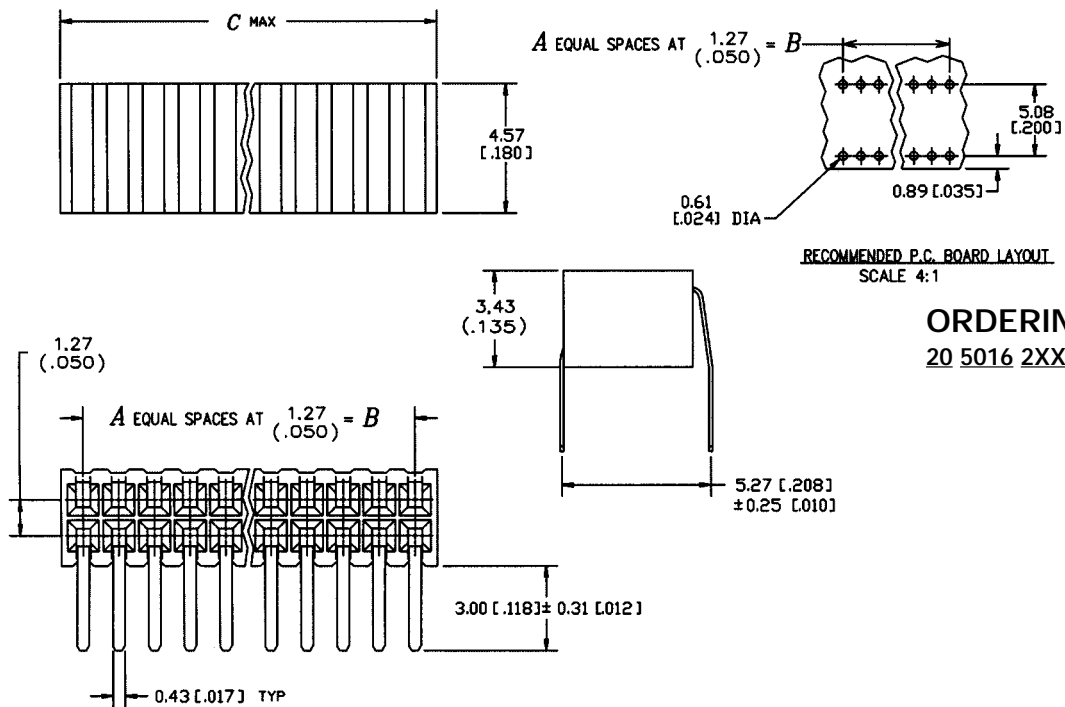

Torson Board To Board Connectors

.050 Centerline, 2 Row, Vertical, Thru Board

ORDERING CODE
10 5016 2XXX 10 001

.050 Centerline, 2 Row, SMT, Vertical

ORDERING CODE
11 5016 2XXX 10 001

Additional information on this product is available from AVX's catalog or AVX's FAX Service. Call 1-800-879-1613 and request document #275. Visit our website <http://www.avxcorp.com>

Torson Board To Board Connectors

.050 Centerline, 2 Row, Low Profile

ORDERING CODE
12 5016 2XXX 10 001

.050 Centerline, 2 Row, SMT, Low Profile Vertical

ORDERING CODE
17 5016 2XXX 10 001

Additional information on this product is available from AVX's catalog or AVX's FAX Service. Call 1-800-879-1613 and request document #276. Visit our website <http://www.avxcorp.com>

Torson Board To Board Connectors

.050 Centerline, 2 Row, Right Angle, Thru Board

.050 Centerline, 2 Row, Vertical, Thru Board

Additional information on this product is available from AVX's catalog or AVX's FAX Service. Call 1-800-879-1613 and request document #277. Visit our website <http://www.avxcorp.com>

Torson Board To Board Connectors

.050 Centerline, 2 Row, Vertical, SMT

ORDERING CODE
21 5016 2XXX 10 001

.050 Centerline, Low Profile, Thru Board, Top Entry

ORDERING CODE
2 5016 2XXX 10 001

Additional information on this product is available from AVX's catalog or AVX's FAX Service. Call 1-800-879-1613 and request document #278. Visit our website <http://www.avxcorp.com>