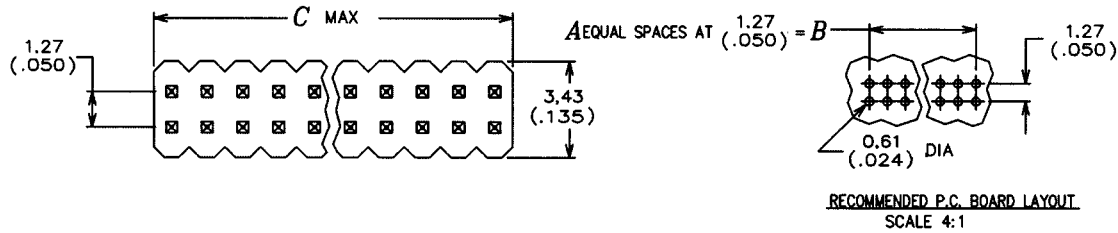

Torson Board To Board Connectors

.050 Centerline, 2 Row, Vertical, Thru Board

ORDERING CODE
10 5016 2XXX 10 001

.050 Centerline, 2 Row, SMT, Vertical

ORDERING CODE
11 5016 2XXX 10 001

Additional information on this product is available from AVX's catalog or AVX's FAX Service. Call 1-800-879-1613 and request document #275. Visit our website <http://www.avxcorp.com>

Torson Board To Board Connectors

.050 Centerline, 2 Row, Low Profile

ORDERING CODE
12 5016 2XXX 10 001

.050 Centerline, 2 Row, SMT, Low Profile Vertical

ORDERING CODE
17 5016 2XXX 10 001

Additional information on this product is available from AVX's catalog or AVX's FAX Service. Call 1-800-879-1613 and request document #276. Visit our website <http://www.avxcorp.com>

Torson Board To Board Connectors

.050 Centerline, 2 Row, Right Angle, Thru Board

.050 Centerline, 2 Row, Vertical, Thru Board

Additional information on this product is available from AVX's catalog or AVX's FAX Service. Call 1-800-879-1613 and request document #277. Visit our website <http://www.avxcorp.com>

Torson Board To Board Connectors

.050 Centerline, 2 Row, Vertical, SMT

ORDERING CODE
21 5016 2XXX 10 001

.050 Centerline, Low Profile, Thru Board, Top Entry

ORDERING CODE
2 5016 2XXX 10 001

Additional information on this product is available from AVX's catalog or AVX's FAX Service. Call 1-800-879-1613 and request document #278. Visit our website <http://www.avxcorp.com>