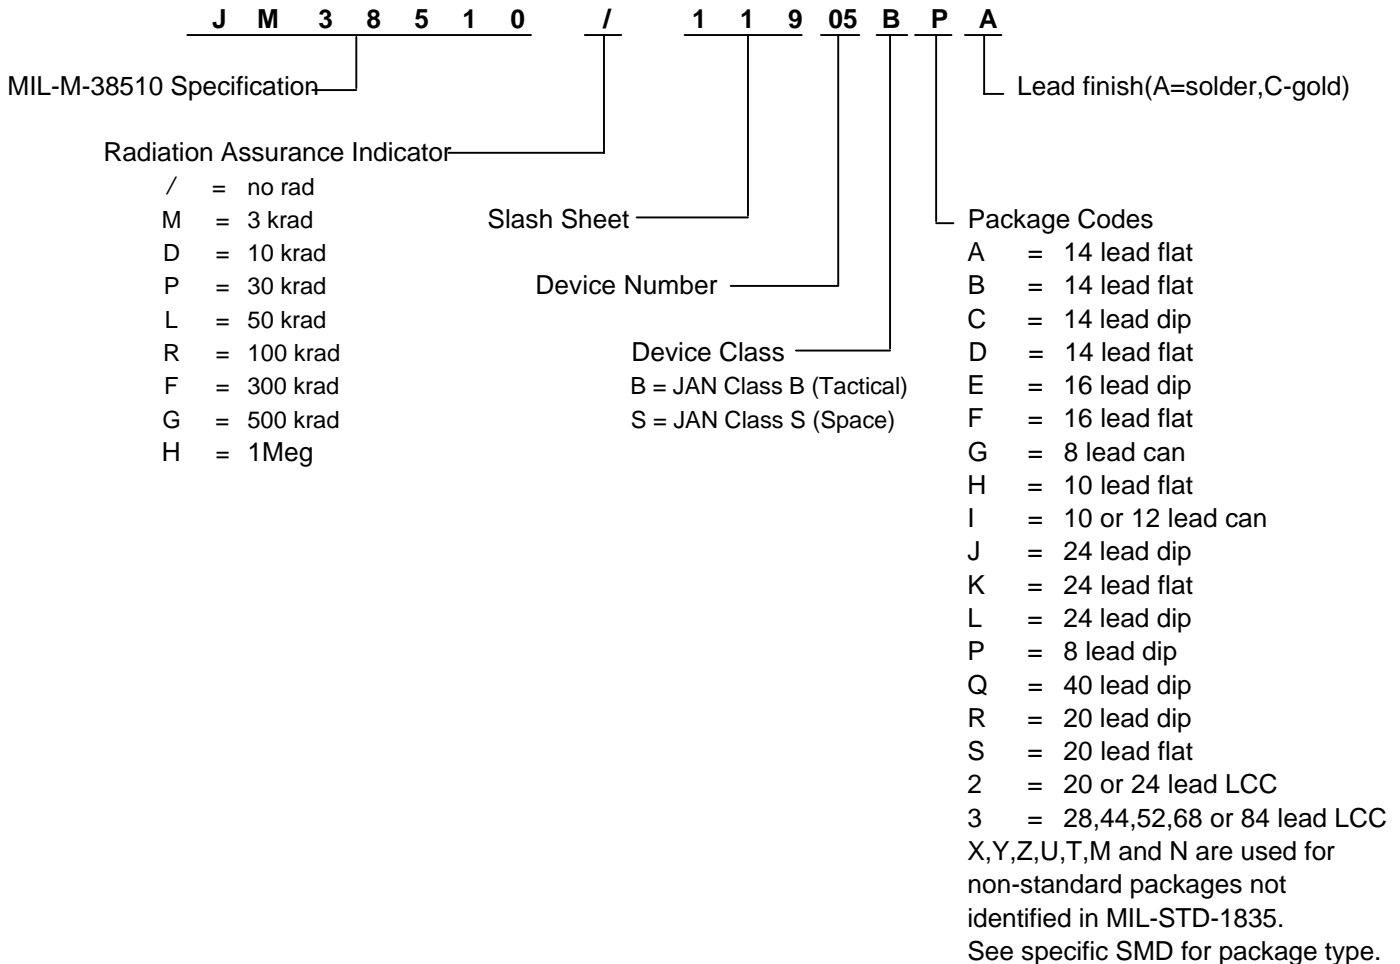

STANDARD MICROCIRCUIT DRAWING
CROSS REFERENCE
and
NOTES

May 2000

STANDARD MICROCIRCUIT DRAWING PART NUMBERING GUIDE

JAN or MIL-M-38510

GENERAL NOTES:

- 1 Most generic numbers with suffix "/883" and "-QML" are dual marked with the SMD and generic number.
- 2 Generic parts with suffix "-SMD" are single marked with the SMD number only. (e.g. LM113H-SMD)
This SMD product is single marked because of package size limitations (see code P) or electrical (see code E) differences to the standard 883 device.
P = Package size limitations, can single mark only with SMD number.
E = Electricals different from National's standard /883 or QML device.

STANDARD MICROCIRCUIT DRAWING PART NUMBERING GUIDE

SMD - Standard Microcircuit Drawing

GENERAL NOTES:

- 1 Most generic numbers with suffix "/883" and "-QML" are dual marked with the SMD and generic number.
- 2 Generic parts with suffix "-SMD" are single marked with the SMD number only. (e.g. LM113H-SMD)
This SMD product is single marked because of package size limitations (see code P) or electrical (see code E) differences to the standard 883 device.
P = Package size limitations, can single mark only with SMD number.
E = Electricals different from National's standard /883 or QML device.