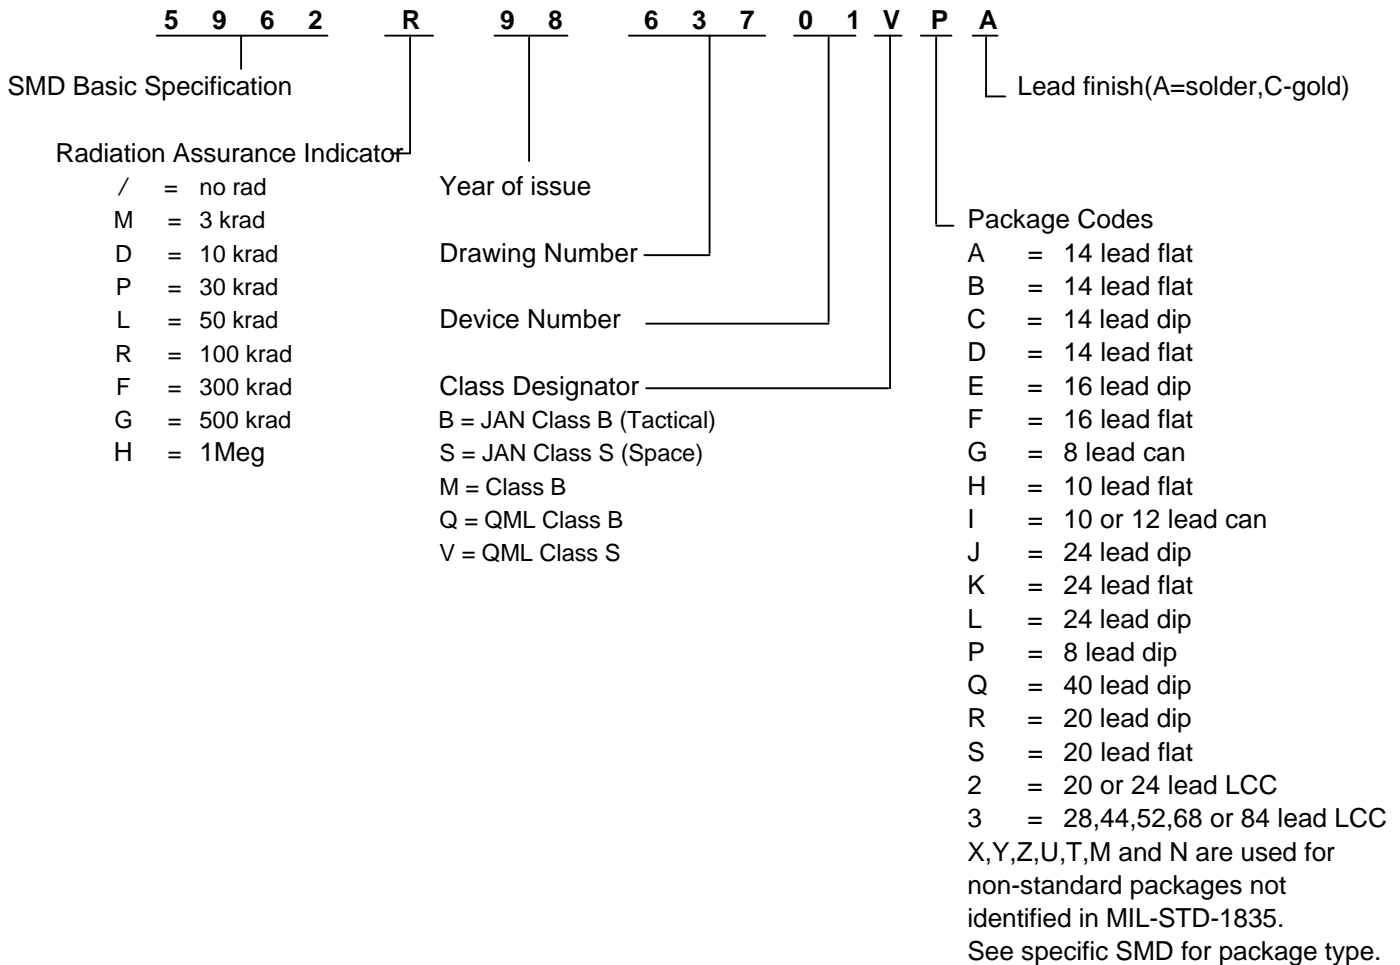

STANDARD MICROCIRCUIT DRAWING
CROSS REFERENCE
and
NOTES

May 2000

STANDARD MICROCIRCUIT DRAWING PART NUMBERING GUIDE

JAN or MIL-M-38510

GENERAL NOTES:

- 1 Most generic numbers with suffix "/883" and "-QML" are dual marked with the SMD and generic number.
- 2 Generic parts with suffix "-SMD" are single marked with the SMD number only. (e.g. LM113H-SMD)
This SMD product is single marked because of package size limitations (see code P) or electrical (see code E) differences to the standard 883 device.
P = Package size limitations, can single mark only with SMD number.
E = Electricals different from National's standard /883 or QML device.

STANDARD MICROCIRCUIT DRAWING PART NUMBERING GUIDE

SMD - Standard Microcircuit Drawing

GENERAL NOTES:

- 1 Most generic numbers with suffix "/883" and "-QML" are dual marked with the SMD and generic number.
- 2 Generic parts with suffix "-SMD" are single marked with the SMD number only. (e.g. LM113H-SMD)
This SMD product is single marked because of package size limitations (see code P) or electrical (see code E) differences to the standard 883 device.
P = Package size limitations, can single mark only with SMD number.
E = Electricals different from National's standard /883 or QML device.