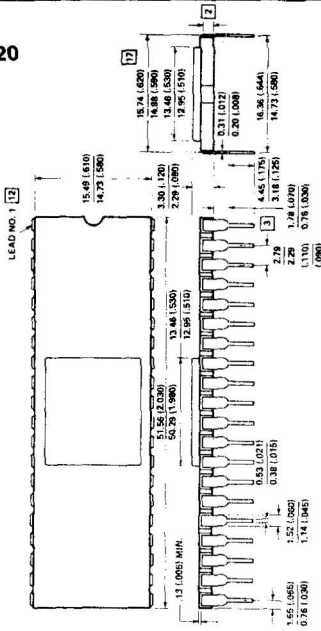

TJL GEMINI

PLEASE QUOTE STOCK NO.
AND MANUFACTURERS PART NO. WHEN ORDERING

Signetics

Outline Drawings

ITT GEMINI

FOR CURRENT PRICES PHONE
HARLOW (0279) 29644

PLEASE QUOTE STOCK NO.
AND MANUFACTURERS PART NO. WHEN ORDERING

III GEMINI

Signetics

Outline Drawings

13

15

14

ITT GEMINI

FOR CURRENT PRICES PHONE
HARLOW (0279) 29644

16

17

19

PLEASE QUOTE STOCK NO.
AND MANUFACTURERS PART NO. WHEN ORDERING

ITT GEMINI

Signetics

Outline Drawings

20

21

22

23