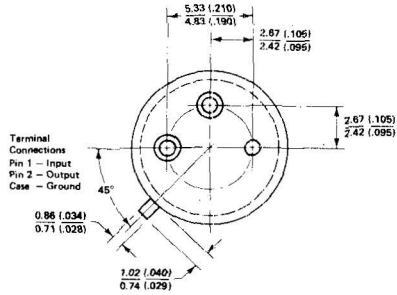

TJL GEMINI

PLEASE QUOTE STOCK NO.
AND MANUFACTURERS PART NO. WHEN ORDERING

Signetics

Outline Drawings

ITT GEMINI

FOR CURRENT PRICES PHONE
HARLOW (0279) 29644

PLEASE QUOTE STOCK NO.
AND MANUFACTURERS PART NO. WHEN ORDERING

III GEMINI

Signetics

Outline Drawings

13

15

14

ITT GEMINI

FOR CURRENT PRICES PHONE
HARLOW (0279) 29644

16

17

19

PLEASE QUOTE STOCK NO.
AND MANUFACTURERS PART NO. WHEN ORDERING

ITT GEMINI

Signetics

Outline Drawings

20