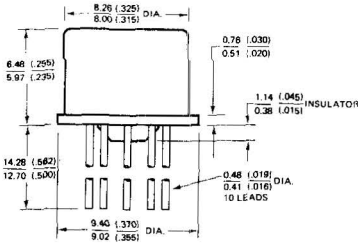

TJL GEMINI

PLEASE QUOTE STOCK NO.
AND MANUFACTURERS PART NO. WHEN ORDERING

Signetics

Outline Drawings

ITT GEMINI

FOR CURRENT PRICES PHONE
HARLOW (0279) 29644

PLEASE QUOTE STOCK NO.
AND MANUFACTURERS PART NO. WHEN ORDERING

III GEMINI

Signetics

Outline Drawings

13

15

14

ITT GEMINI

FOR CURRENT PRICES PHONE
HARLOW (0279) 29644