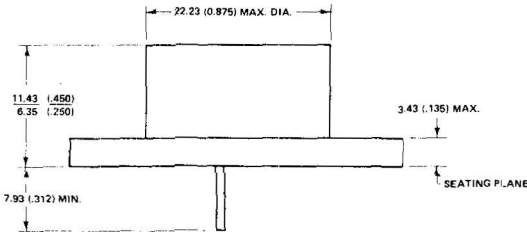

TJL GEMINI

PLEASE QUOTE STOCK NO.
AND MANUFACTURERS PART NO. WHEN ORDERING

Signetics

Outline Drawings

ITT GEMINI

FOR CURRENT PRICES PHONE
HARLOW (0279) 29644

PLEASE QUOTE STOCK NO.
AND MANUFACTURERS PART NO. WHEN ORDERING

III GEMINI

Signetics

Outline Drawings

13

15

14

ITT GEMINI

FOR CURRENT PRICES PHONE
HARLOW (0279) 29644

16

17

19

PLEASE QUOTE STOCK NO.
AND MANUFACTURERS PART NO. WHEN ORDERING

ITT GEMINI

Signetics

Outline Drawings

20