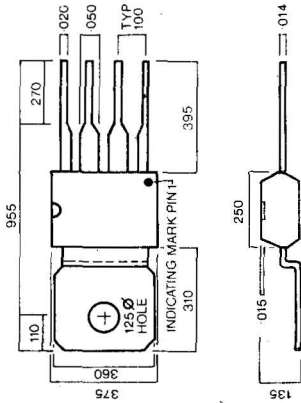

TJL GEMINI

PLEASE QUOTE STOCK NO.
AND MANUFACTURERS PART NO. WHEN ORDERING

Signetics

Outline Drawings

ITT GEMINI

FOR CURRENT PRICES PHONE
HARLOW (0279) 29644

PLEASE QUOTE STOCK NO.
AND MANUFACTURERS PART NO. WHEN ORDERING

III GEMINI

Signetics

Outline Drawings

13

15

14

ITT GEMINI

FOR CURRENT PRICES PHONE
HARLOW (0279) 29644

16

17

19

PLEASE QUOTE STOCK NO.
AND MANUFACTURERS PART NO. WHEN ORDERING

ITT GEMINI

Signetics

Outline Drawings

20