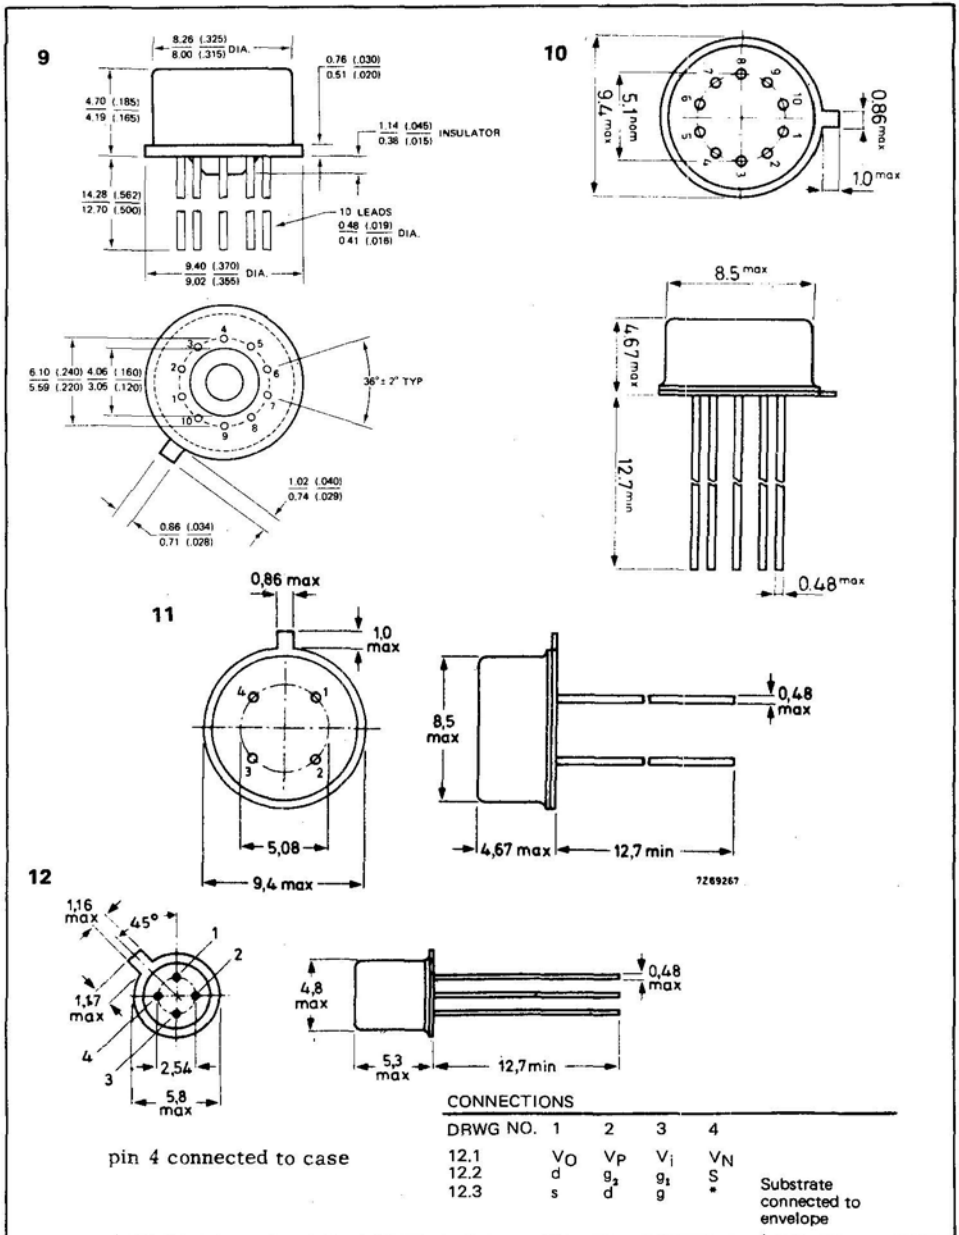

TJL GEMINI

PLEASE QUOTE STOCK NO.
AND MANUFACTURERS PART NO. WHEN ORDERING

Signetics

Outline Drawings

ITT GEMINI

FOR CURRENT PRICES PHONE
HARLOW (0279) 29644

PLEASE QUOTE STOCK NO.
AND MANUFACTURERS PART NO. WHEN ORDERING

III GEMINI

Signetics

Outline Drawings

13

15

14

ITT GEMINI

FOR CURRENT PRICES PHONE
HARLOW (0279) 29644

16

17

19

PLEASE QUOTE STOCK NO.
AND MANUFACTURERS PART NO. WHEN ORDERING

ITT GEMINI

Signetics

Outline Drawings

20