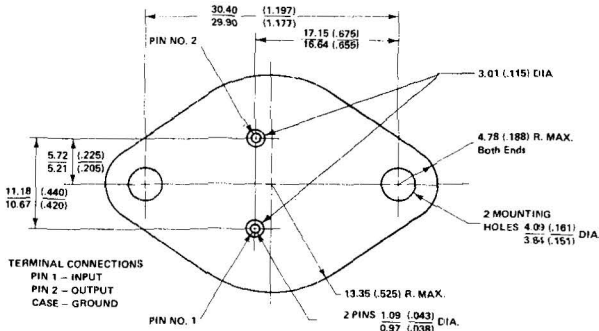

TJL GEMINI

PLEASE QUOTE STOCK NO.
AND MANUFACTURERS PART NO. WHEN ORDERING

Signetics

Outline Drawings

ITT GEMINI

FOR CURRENT PRICES PHONE
HARLOW (0279) 29644

PLEASE QUOTE STOCK NO.
AND MANUFACTURERS PART NO. WHEN ORDERING

III GEMINI

Signetics

Outline Drawings

13

15

14

ITT GEMINI

FOR CURRENT PRICES PHONE
HARLOW (0279) 29644

16

17

19

PLEASE QUOTE STOCK NO.
AND MANUFACTURERS PART NO. WHEN ORDERING

ITT GEMINI

Signetics

Outline Drawings

20