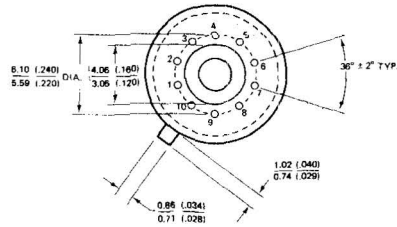

TJL GEMINI

PLEASE QUOTE STOCK NO.
AND MANUFACTURERS PART NO. WHEN ORDERING

Signetics

Outline Drawings

ITT GEMINI

FOR CURRENT PRICES PHONE
HARLOW (0279) 29644

PLEASE QUOTE STOCK NO.
AND MANUFACTURERS PART NO. WHEN ORDERING

III GEMINI

Signetics

Outline Drawings

13

15

14

ITT GEMINI

FOR CURRENT PRICES PHONE
HARLOW (0279) 29644

16

17

19

PLEASE QUOTE STOCK NO.
AND MANUFACTURERS PART NO. WHEN ORDERING

ITT GEMINI

Signetics

Outline Drawings

20