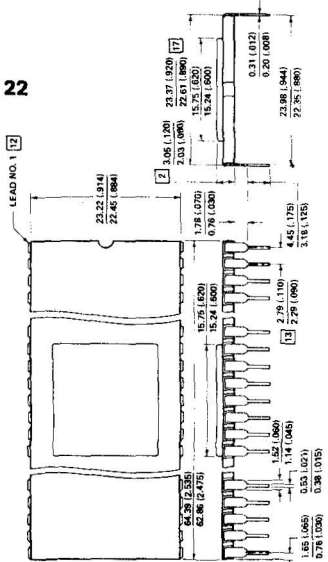

TJL GEMINI

PLEASE QUOTE STOCK NO.
AND MANUFACTURERS PART NO. WHEN ORDERING

Signetics

Outline Drawings

ITT GEMINI

FOR CURRENT PRICES PHONE
HARLOW (0279) 29644

PLEASE QUOTE STOCK NO.
AND MANUFACTURERS PART NO. WHEN ORDERING

III GEMINI

Signetics

Outline Drawings

13

15

14

ITT GEMINI

FOR CURRENT PRICES PHONE
HARLOW (0279) 29644

16

17

19

PLEASE QUOTE STOCK NO.
AND MANUFACTURERS PART NO. WHEN ORDERING

ITT GEMINI

Signetics

Outline Drawings

20

21

22

23