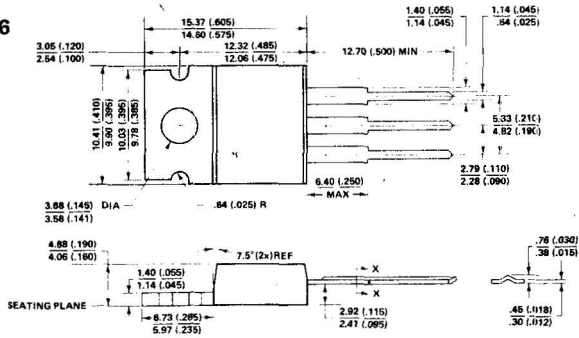

TJL GEMINI

PLEASE QUOTE STOCK NO.
AND MANUFACTURERS PART NO. WHEN ORDERING

Signetics

Outline Drawings

ITT GEMINI

FOR CURRENT PRICES PHONE
HARLOW (0279) 29644

PLEASE QUOTE STOCK NO.
AND MANUFACTURERS PART NO. WHEN ORDERING

III GEMINI

Signetics

Outline Drawings

13

15

14

ITT GEMINI

FOR CURRENT PRICES PHONE
HARLOW (0279) 29644

16

17

19

PLEASE QUOTE STOCK NO.
AND MANUFACTURERS PART NO. WHEN ORDERING

ITT GEMINI

Signetics

Outline Drawings

20